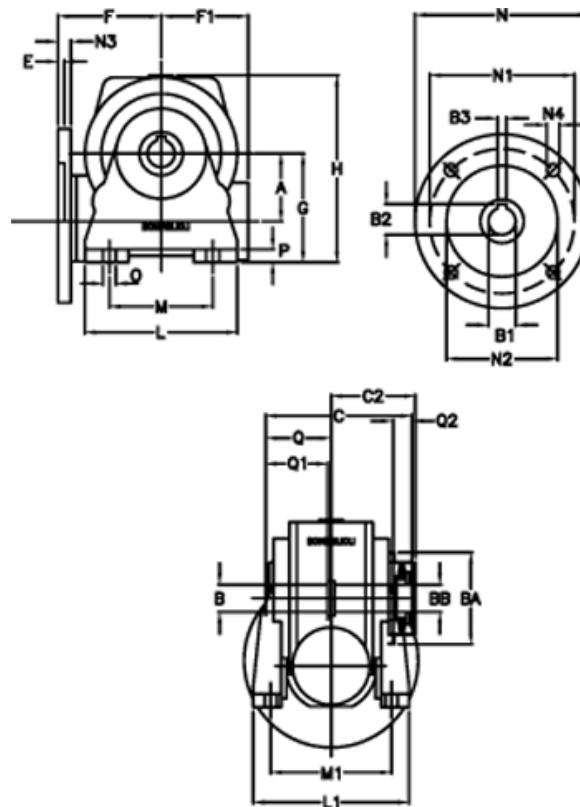

Article number: 390204904512216

Description: Worm Gear with Torque Limiter
VF 49-L1-N-45 P63B5

Measures

a = 49.50	C2 = 63,5	L1 = 124	O = 8.5
B = 25	Description = VF 49N-xx-63B5	m = 63	P = 12
B1 E7 = 11	E = 3.0	M1 = 98.5	Q = 51.0
B2 = 12.8	F = 70	N = 140	Q1 = 41
B3 H9 = 4	F1 = 63	N1 = 115	Q2 = 15
BA = 63	g = 82	N2 = 95	
BB H7 = 14	H = 138.0	N3 = 10.5	
C = 105	L = 110	N4 = 9,5	